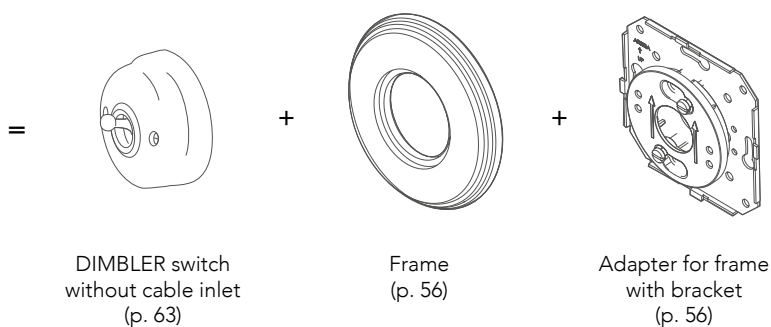

With universal flush-mounted box and base