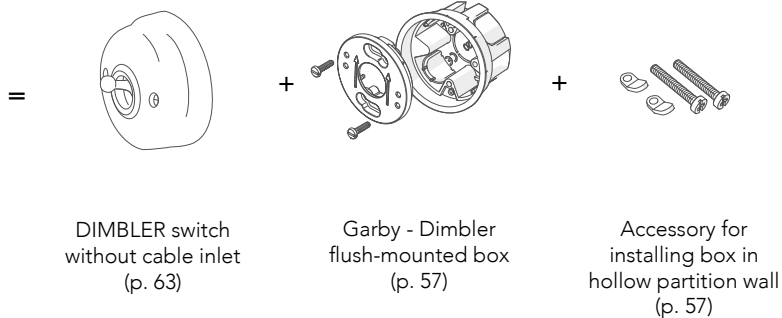

With universal flush-mounted box and frame