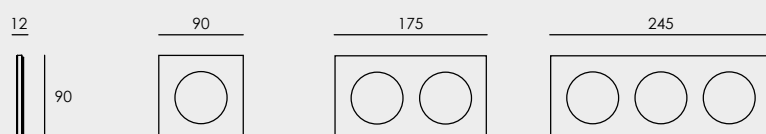

CARRÉ FRAMES