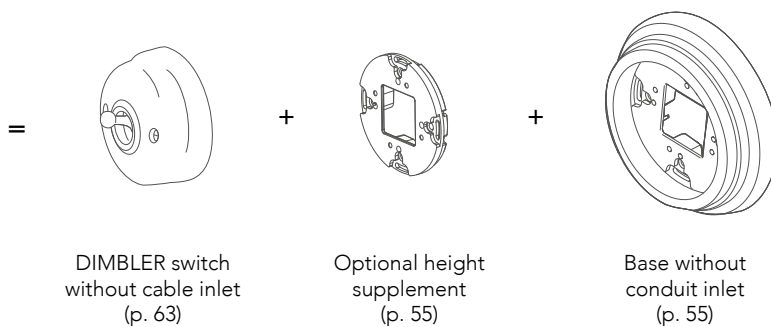

DIMBLER Collection
Installation Guide