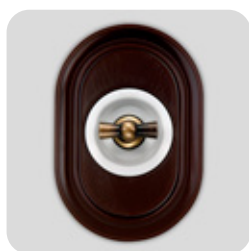

INSTALLATION AND COMPONENT SELECTION

=