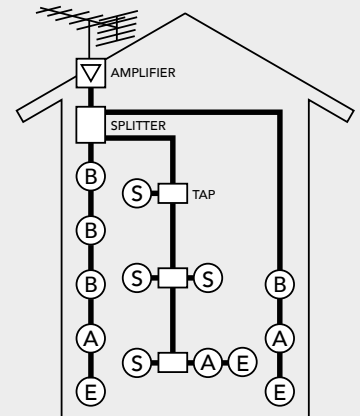

Technical Data

R/TV-SAT SOCKETS

	Intermediate B		Intermediate A		End		Star	
Number of connectors	2							
R/TV connector	"CEI" male							
SAT Connector	"CEI" female							
Bypass	Yes				No			
Bands	R/TV	SAT	R/TV	SAT	R/TV	SAT	R/TV	SAT
Frequency range	5 MHz - 862 MHz	950 MHz - 2400 MHz	5 MHz - 862 MHz	950 MHz - 2400 MHz	5 MHz - 862 MHz	950 MHz - 2400 MHz	5 MHz - 862 MHz	950 MHz - 2400 MHz
Rejection between outputs	> 40 dB	> 35 dB	> 25 dB	> 20 dB	> 10 dB	> 20 dB	> 10 dB	> 15 dB
Passage losses	1.2 dB	2 dB	3.5 dB	5 dB	-			
Attenuation	13 dB	14 dB	8.5 dB	10 dB	4 dB	5 dB	0.6 dB	1.5 dB
DC Pass	SAT→In / Out→In				SAT→In			
Maximum current	350 mA							

- ⓑ Intermediate B
- Ⓐ Intermediate A
- Ⓔ End
- Ⓢ Star

IR DETECTOR

Rated voltage	110 - 240 V~
Frequency	50 - 60 Hz
Consumption	0.5 W
Detection area	Horizontal 180° (wall-mounted)
Protection	IP20
Switch-off timer	15 s - 16 min, Impulse
Range	max. 10 m lateral, max. 3 m frontal
Coverage area	150 m² - 1.1 m mounting height
Installation height (min. / max. / recommended)	1 m / 2.2 m / 1.1 m
Switching power	2300 W, cos φ = 1 1150 VA, cos φ = 0.5 300 W LED
Type of contact	1x μ-contact, tungsten pre-contact NO contact
Switching threshold	10 - 200 Lux
Ambient operating temperature	-25 to 50°C