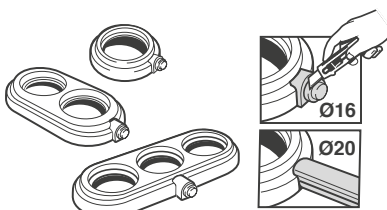

8. Bases with conduit inlet

(see p. 55)