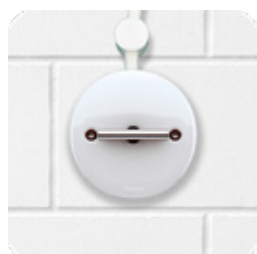

## WOODEN BASES

Darkened beech

Natural beech

Walnut

Installation Types and Component Selection

**INSTALLATION WITHOUT FLUSH-MOUNTED BOX**

With exposed cable and base

With exposed conduit and base