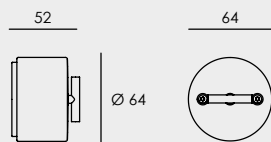

Product Dimensions | Frames and Bases

GARBY, GARBY COLONIAL, DIMBLER, DO and DO LOW

(Measurements in mm)

DO AND DO LOW Collections

DO MECHANISMS