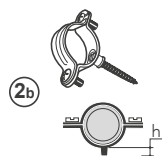

# Installation Diagram | With surface-mounted conduit and fittings

GARBY and DIMBLER Collections

**1. Aged metal conduit** 4pcs x 3m,  
12m in total

Ø 16mm	30016222
Ø 20mm	30020222
Ø 25mm	30025222

**2. Conduit fittings** (pack 25 pcs.)  
2a.Bracket 2b.Clamp