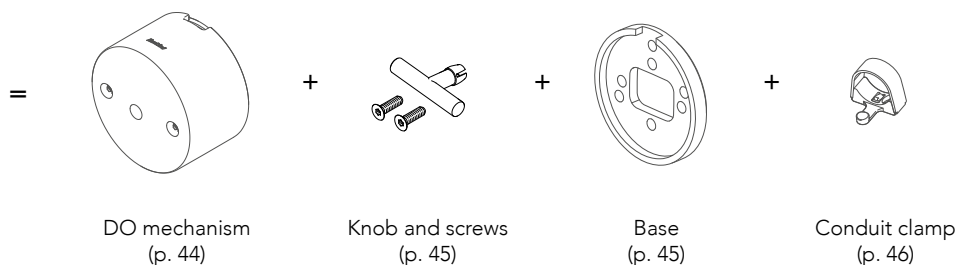

## WOODEN BASES

Darkened beech

Natural beech

Walnut

Installation Types and Component Selection

**INSTALLATION WITHOUT FLUSH-MOUNTED BOX**

With exposed cable and base

With exposed conduit and base