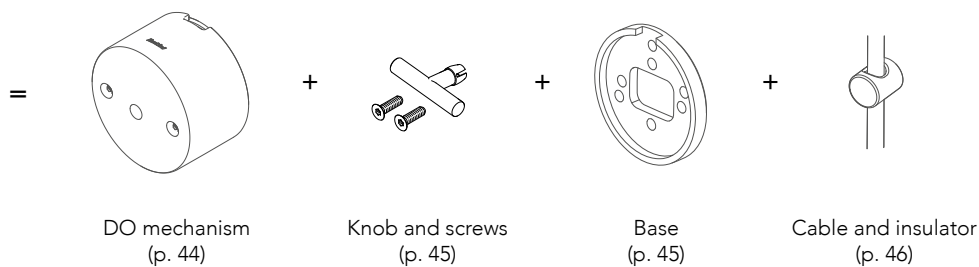

## WOODEN BASES

Darkened beech

Natural beech

Walnut

Installation Types and Component Selection

**INSTALLATION WITHOUT FLUSH-MOUNTED BOX**

With exposed cable and base

With exposed conduit and base