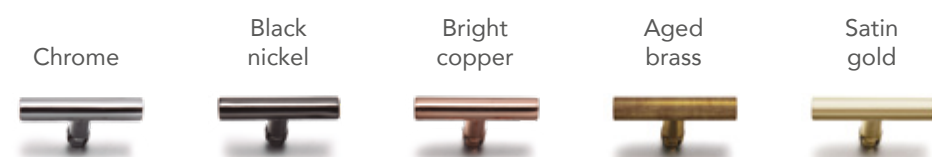

DO LOW Collection | Components and Installation Type

SWITCHES AND SCREWS

KNOBS

PORCELAIN FRAMES

WOODEN FRAMES

INSTALLATION AND COMPONENT SELECTION