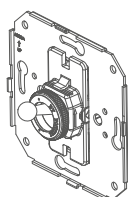

## INSTALLATION AND COMPONENT SELECTION

With universal flush-mounted box and frame

=

1950 mechanism (p. 82)

+

Plate (p. 83)

1950 Collection Installation Guide