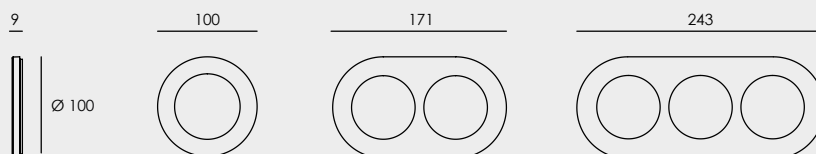

DO AND DO LOW FRAMES