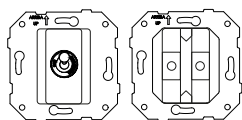

FUNCTION CODES

Switches

Toggle switch

1A

Double toggle switch

2A

Push button

1A

Double push button

2A

Dimmers

Universal dimmers

1D

Dimmer 1-10V

1M

Sockets and chargers

2P+E socket

ST

USB charger

1R

TV, data and multimedia sockets

R/TV-SAT socket

T2

Simple data/
multimedia socket

1R

Double data/
multimedia socket

2R

Blanking plates and cable outlets

Cable inlet

1A

Blanking plate

1G

Thermostat detectors

IR detector

MS

Thermostat

VT

MATERIAL LIST EXAMPLE BY COMPOSITION

+