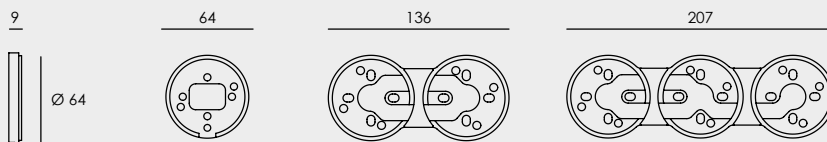

Product Dimensions | Frames and Bases

GARBY, GARBY COLONIAL, DIMBLER, DO and DO LOW

(Measurements in mm)

DO AND DO LOW Collections

DO MECHANISMS

DO LOW MECHANISMS

DO BASES

DO AND DO LOW FRAMES

GARBY, GARBY COLONIAL AND DIMBLER Collections

GARBY MECHANISMS

GARBY COLONIAL MECHANISMS

DIMBLER MECHANISMS

GARBY AND DIMBLER BASES

In case of bases with conduit inlet, the diameter and depth are superior:

GARBY, GARBY COLONIAL AND DIMBLER FRAMES