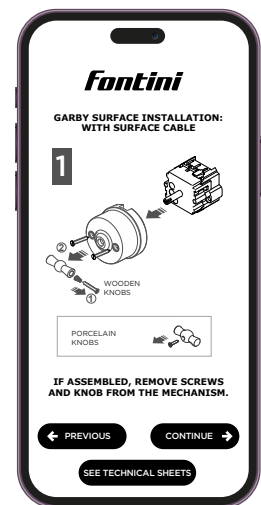

4. Follow the instructions as shown.