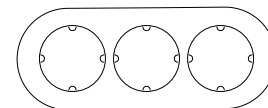

## BLANKING PLATES AND CABLE OUTLETS

Description	Reference
 Blanking plate	34656 - - 2
 Cable inlet Ø 8mm	34927 - - 2

1-gang

2-gang

3-gang