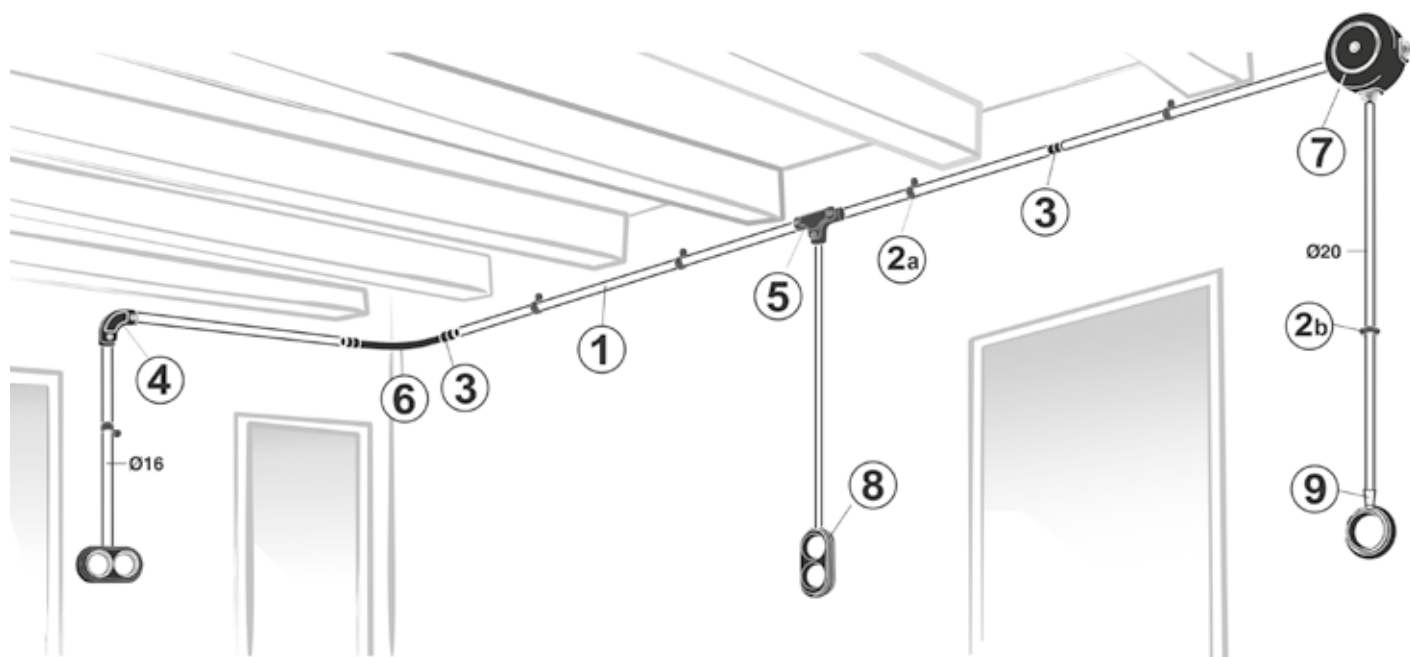

# Installation Diagram | With surface-mounted conduit and fittings

GARBY and DIMBLER Collections

**1. Aged metal conduit** 4pcs x 3m,  
12m in total

Ø 16mm	30016222
Ø 20mm	30020222
Ø 25mm	30025222

**2. Conduit fittings** (pack 25 pcs.)  
2a.Bracket 2b.Clamp