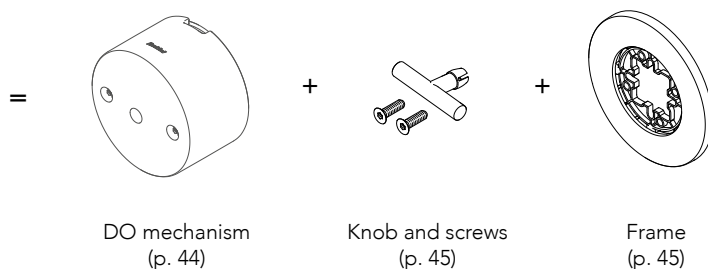

DO Collection
Installation Guide