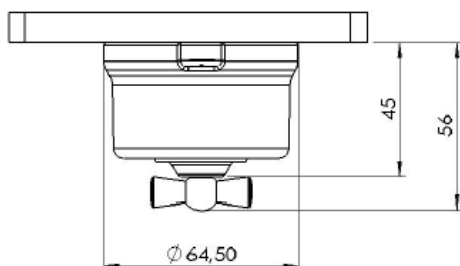

Screwless terminals (accepts from 1 mm² to 2.5 mm² cross section cable)

2.- Material characteristics

Body: Polyamide 66

Glow wire test: 850 °C

Terminals: Brass CuZn33

External body: Porcelain

Knob: Porcelain, wood and brass

Frame: Beech wood

Dimensions (size in mm)

Installation on wall

With Garby frame

With Garby Colonial frame

Garby Collection

INSTALLATION INSTRUCTIONS

Garby frame on universal flush box installation