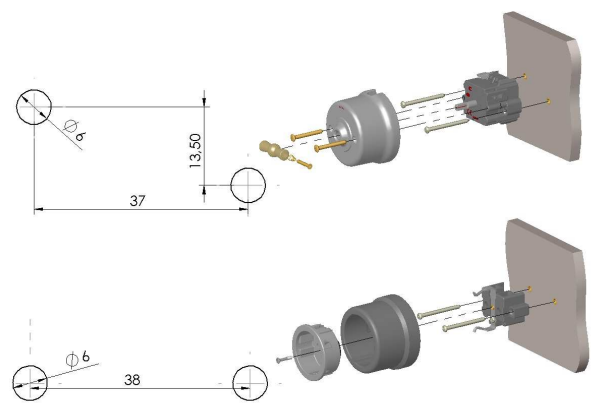

Screwless terminals (accepts from 1 mm² to 2.5 mm² cross section cable)

2.- Material characteristics

Body: Polyamide 66

Glow wire test: 850 °C

Terminals: Brass CuZn33

External body: Porcelain

Knob: Porcelain, wood and brass

Frame: Beech wood

Dimensions (size in mm)

Installation on wall

With Garby frame

With Garby Colonial frame

Garby Collection

INSTALLATION INSTRUCTIONS

Garby frame on universal flush box installation

Venezia frame on universal box installation

Garby frame on round box without screws

Garby frame directly on wall installation

Venezia frame directly on wall installation

Without frame directly on wall

Garby Collection

Installation diagram