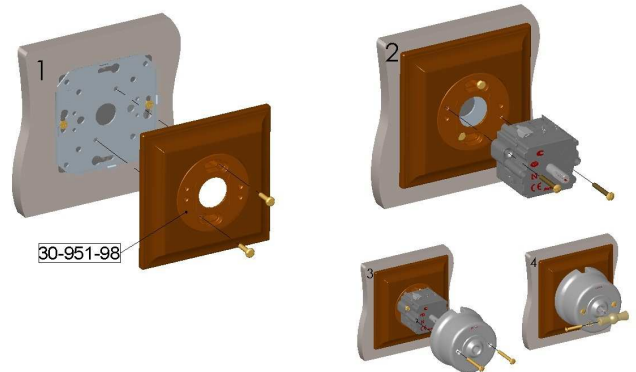

Screwless terminals (accepts from 1 mm² to 2.5 mm² cross section cable)

2.- Material characteristics

Body: Polyamide 66

Glow wire test: 850 °C

Terminals: Brass CuZn33

External body: Porcelain

Knob: Porcelain, wood and brass

Frame: Beech wood

Dimensions (size in mm)

Installation on wall

With Garby frame

With Garby Colonial frame

Garby Collection

INSTALLATION INSTRUCTIONS

Garby frame on universal flush box installation

Venezia frame on universal box installation

Garby frame on round box without screws

Garby frame directly on wall installation

Venezia frame directly on wall installation

Without frame directly on wall

Garby Collection

Installation diagram