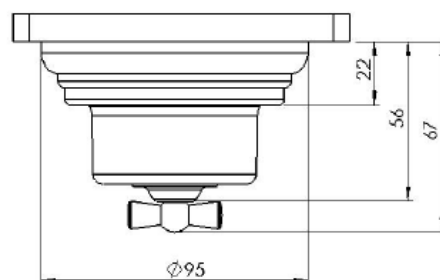

Screwless terminals (accepts from 1 mm² to 2.5 mm² cross section cable)

2.- Material characteristics

Body: Polyamide 66

Glow wire test: 850 °C

Terminals: Brass CuZn33

External body: Porcelain

Knob: Porcelain, wood and brass

Frame: Beech wood

Dimensions (size in mm)

Installation on wall

With Garby frame

With Garby Colonial frame

Garby Collection

INSTALLATION INSTRUCTIONS

Garby frame on universal flush box installation

Venezia frame on universal box installation

Garby frame on round box without screws

Garby frame directly on wall installation

Venezia frame directly on wall installation

Without frame directly on wall

Garby Collection