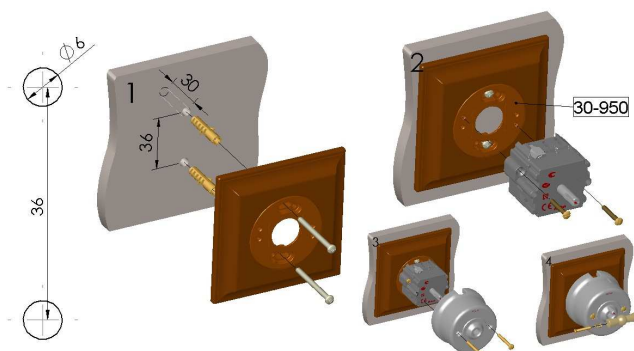

Screwless terminals (accepts from 1 mm² to 2.5 mm² cross section cable)

2.- Material characteristics

Body: Polyamide 66

Glow wire test: 850 °C

Terminals: Brass CuZn33

External body: Porcelain

Knob: Porcelain, wood and brass

Frame: Beech wood

Dimensions (size in mm)

Installation on wall

With Garby frame

With Garby Colonial frame

Garby Collection

INSTALLATION INSTRUCTIONS

Garby frame on universal flush box installation

Venezia frame on universal box installation

Garby frame on round box without screws

Garby frame directly on wall installation

Venezia frame directly on wall installation

Without frame directly on wall

Garby Collection

Installation diagram