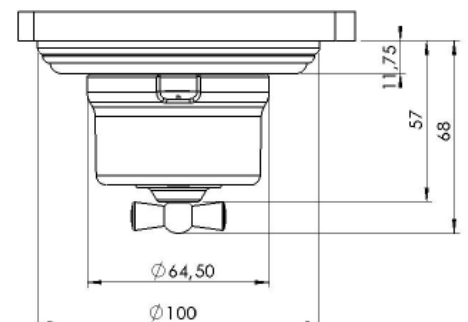

Frame: Beech wood

Dimensions (size in mm)

Installation on wall

With Garby frame

With Garby Colonial frame

Garby Collection

INSTALLATION INSTRUCTIONS

Garby frame on universal flush box installation

Venezia frame on universal box installation

Garby frame on round box without screws

Garby frame directly on wall installation

Venezia frame directly on wall installation

Without frame directly on wall

Garby Collection