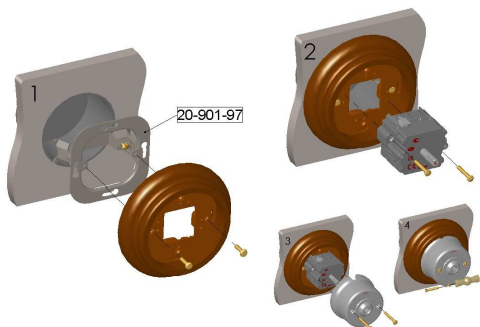

TECHNICAL FILE:

Switches

1.- Technical specifications

Rated voltage: 250 V ~

Rated current: 10 AX

Protection degree: IP20

Manufactured according IEC 60.669-1 standard

Surface mounting on wall and universal box according EN-60.670 standard

Screwless terminals (accepts from 1 mm² to 2.5 mm² cross section cable)

2.- Material characteristics

Body: Polyamide 66

Glow wire test: 850 °C

Terminals: Brass CuZn33

External body: Porcelain

Knob: Porcelain, wood and brass

Frame: Beech wood

Dimensions (size in mm)

Installation on wall

With Garby frame

With Garby Colonial frame

Garby Collection

INSTALLATION INSTRUCTIONS

Garby frame on universal flush box installation

Venezia frame on universal box installation

Garby frame on round box without screws

Garby frame directly on wall installation

Venezia frame directly on wall installation

Without frame directly on wall

Garby Collection