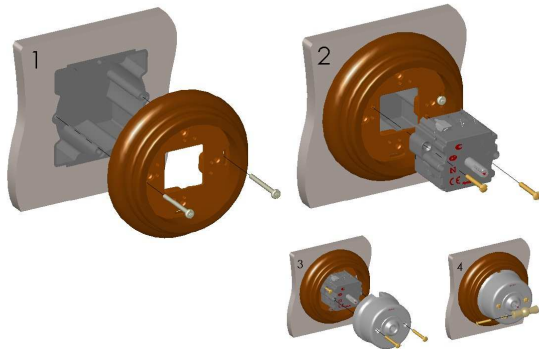

TECHNICAL FILE:

Switches

1.- Technical specifications

Rated voltage: 250 V ~

Rated current: 10 AX

Protection degree: IP20

Manufactured according IEC 60.669-1 standard

Surface mounting on wall and universal box according EN-60.670 standard

Screwless terminals (accepts from 1 mm² to 2.5 mm² cross section cable)

2.- Material characteristics

Body: Polyamide 66

Glow wire test: 850 °C

Terminals: Brass CuZn33

External body: Porcelain

Knob: Porcelain, wood and brass

Frame: Beech wood

Dimensions (size in mm)

Installation on wall

With Garby frame

With Garby Colonial frame

Garby Collection

INSTALLATION INSTRUCTIONS

Garby frame on universal flush box installation

Venezia frame on universal box installation

Garby frame on round box without screws

Garby frame directly on wall installation

Venezia frame directly on wall installation

Without frame directly on wall

Garby Collection