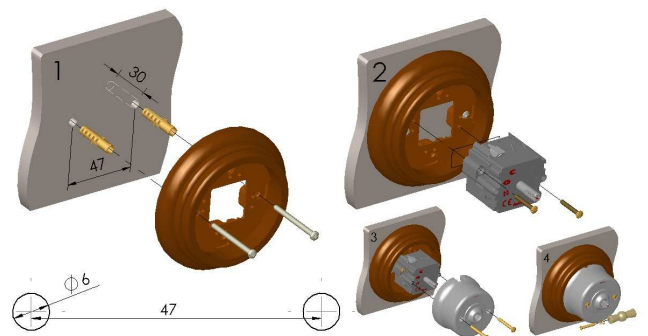

Screwless terminals (accepts from 1 mm² to 2.5 mm² cross section cable)

2.- Material characteristics

Body: Polyamide 66

Glow wire test: 850 °C

Terminals: Brass CuZn33

External body: Porcelain

Knob: Porcelain, wood and brass

Frame: Beech wood

Dimensions (size in mm)

Installation on wall

With Garby frame

With Garby Colonial frame

Garby Collection

INSTALLATION INSTRUCTIONS

Garby frame on universal flush box installation

Venezia frame on universal box installation

Garby frame on round box without screws

Garby frame directly on wall installation

Venezia frame directly on wall installation

Without frame directly on wall

Garby Collection

Installation diagram